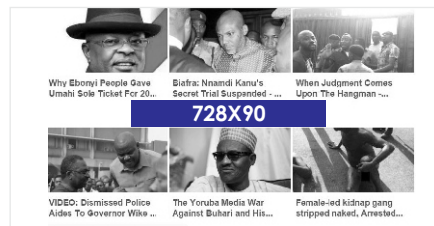

Leader board